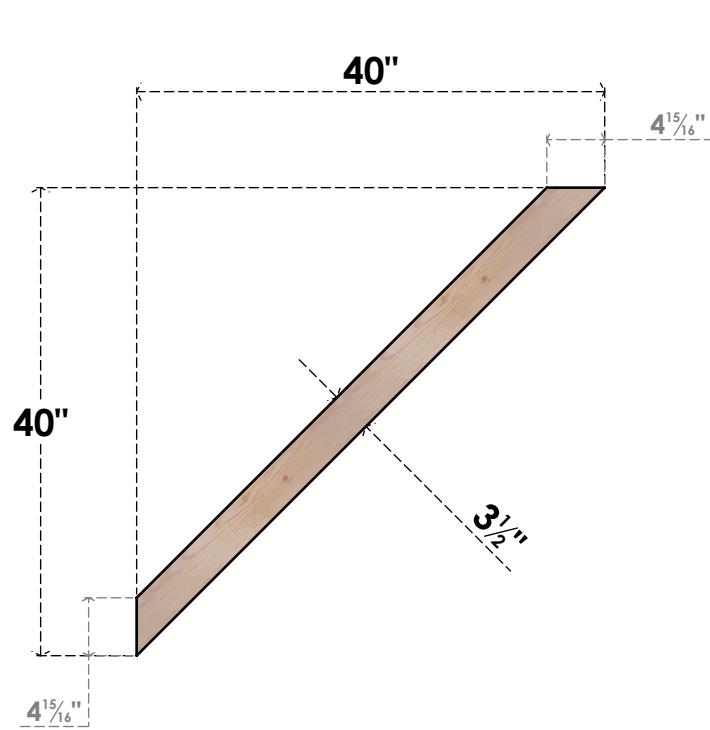

BRC04X40X40TRA00SDF

3 1/2"W X 40"D X 40"H TRADITIONAL SMOOTH BRACE, DOUGLAS FIR

SIDE

FRONT

EKENA MILLWORK
 2300 WEST MAIN ST.
 CLARKSVILLE, TX 75426
 TOLL FREE: 866-607-0453
 WWW.EKENAMILLWORK.COM

NOTES

1. INSTALLATION TO BE COMPLETED IN ACCORDANCE WITH MANUFACTURER'S SPECIFICATIONS.
2. DRAWING MAY NOT BE TO SCALE
3. THIS DRAWING IS INTENDED FOR DESIGN AND PLANNING PURPOSES ONLY.
4. ALL INFORMATION CONTAINED HEREIN WAS CURRENT AT THE TIME OF DEVELOPMENT BUT MUST BE REVIEWED AND APPROVED BY THE PRODUCT MANUFACTURER TO BE CONSIDERED ACCURATE.
5. PRODUCTS ARE NOT KILN DRIED. THIS ITEM IS UNIQUE AND WILL CONTAIN THE NATURAL VARIATIONS THAT THE WOOD SPECIES OFFERS. THIS MAY RESULT IN VARIATIONS UP TO 1/4"