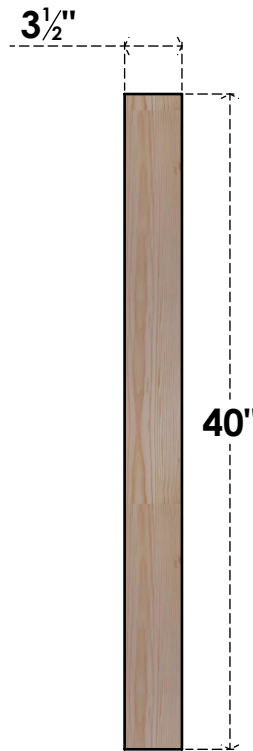

BRC04X40X40TRA00SDF

3 1/2"W X 40"D X 40"H TRADITIONAL SMOOTH BRACE, DOUGLAS FIR

SIDE

FRONT

EKENA MILLWORK
 2300 WEST MAIN ST.
 CLARKSVILLE, TX 75426
 TOLL FREE: 866-607-0453
 WWW.EKENAMILLWORK.COM

NOTES

1. INSTALLATION TO BE COMPLETED IN ACCORDANCE WITH MANUFACTURER'S SPECIFICATIONS.
2. DRAWING MAY NOT BE TO SCALE
3. THIS DRAWING IS INTENDED FOR DESIGN AND PLANNING PURPOSES ONLY.
4. ALL INFORMATION CONTAINED HEREIN WAS CURRENT AT THE TIME OF DEVELOPMENT BUT MUST BE REVIEWED AND APPROVED BY THE PRODUCT MANUFACTURER TO BE CONSIDERED ACCURATE.
5. PRODUCTS ARE NOT KILN DRIED. THIS ITEM IS UNIQUE AND WILL CONTAIN THE NATURAL VARIATIONS THAT THE WOOD SPECIES OFFERS. THIS MAY RESULT IN VARIATIONS UP TO 1/4"